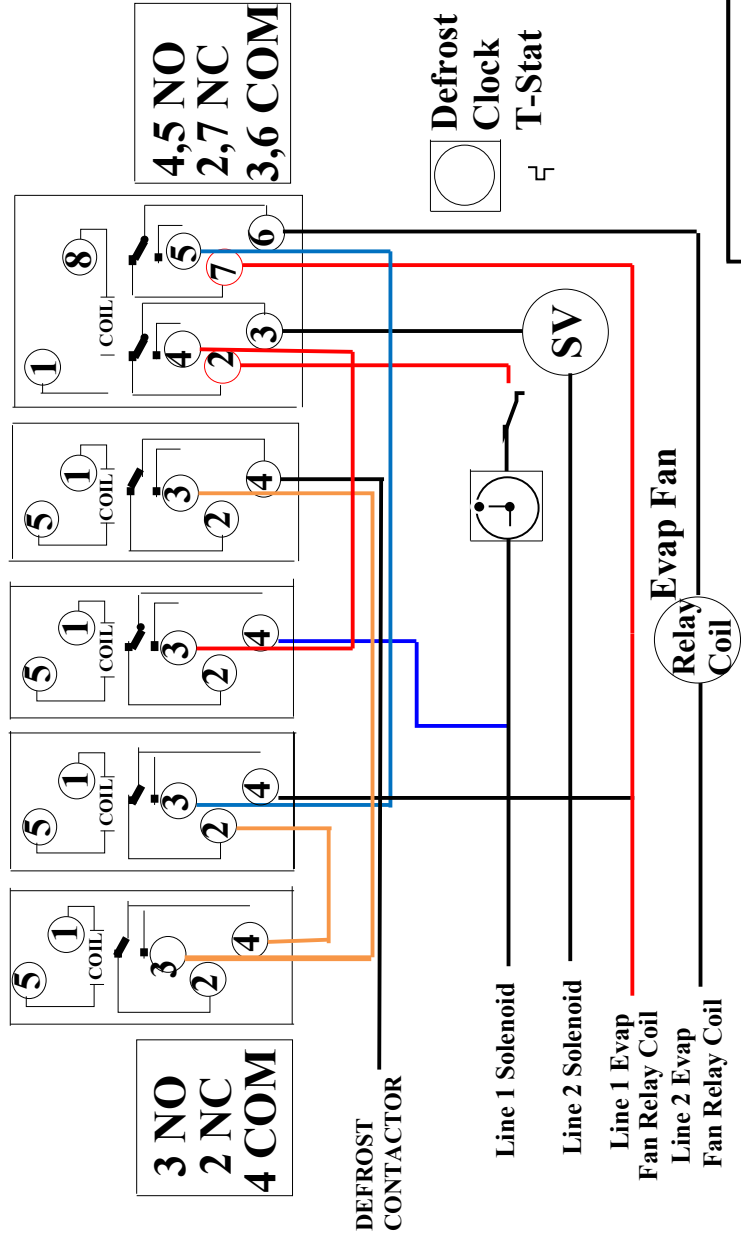

# DIXEL RELAY BOX - XM470K W/ DEFROST

## DEF EVAP SOL MAIN MAIN

XM470K RELAYS W/ DEFROST	
DRAWN BY	DATE
BERNIE ALLAIN	3/31/2010